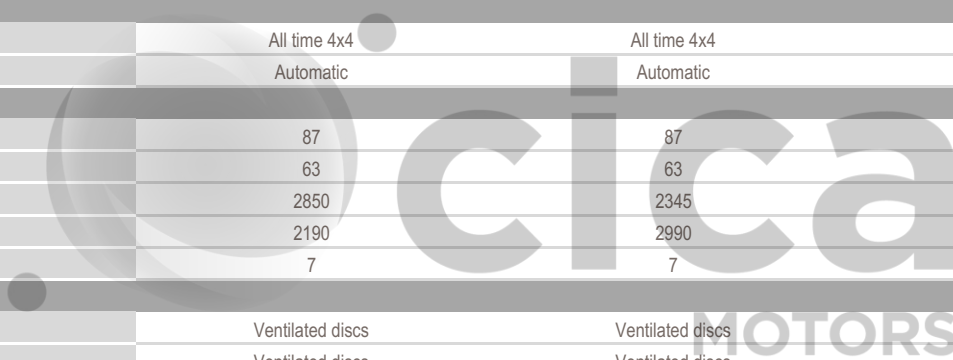

TOYOTA

# LAND CRUISER PRADO

TECHNICAL CHARACTERISTICS	2.7L TX-L 6-Auto 4X4	4.0L Petrol VX 6-Auto 4x4	4.0L Petrol VX 6-Auto 4x4
<b>ENGINE</b>			
Number of cylinders	4	6	6
Engine Type	Cylinder in line	V engine	V engine
Fuel type	Petrol	Petrol	Petrol
Displacement (cc)	2694	3956	3956
Max power kW/rpm	122/5200	202/5600	202/5600
Max power HP/rpm	166/5200	275/5600	275/5600
Max torque Nm	246/3900	381/4400	381/4400
<b>BODY</b>			
Number of doors	5 doors	5 doors	5 doors
<b>DIMENSIONS</b>			
Departure angle (degrees)	25	25	25
Approach angle (degrees)	31	31	31
Dimensions (Lxwxh) in mm	4840 x 1885 x 1890	5010 x 1885 x 1880	4840 x 1885 x 1880
Wheelbase (mm)	2790	2790	2790
Ground clearance (mm)	215	215	215
Turning radius (m)	5,8	5,8	5,8
<b>TRANSMISSION</b>			
Transmission	All time 4x4	All time 4x4	All time 4x4
Gearbox	Automatic	Automatic	Automatic
<b>WEIGHT/CAPACITIES</b>			
Fuel tank capacity (L)	87	87	87
Additional fuel tank capacity (L)	63	63	-
Curb weight (kg)	2850	2345	2345
Gross vehicle weight (kg)	2190	2990	2990
Number of seats	7	7	7
<b>BRAKES</b>			
Front brake	Ventilated discs	Ventilated discs	Ventilated discs
Rear brake	Ventilated discs	Ventilated discs	Ventilated discs
<b>SUSPENSIONS</b>			
Front suspension	Double triangle	Double triangle	Double triangle
Rear suspension	Link suspension	Coil type	Coil type
<b>TYRES</b>			
Tyre dimension	265/65R17	265/60 R18	265/60 R18
<b>EXTERIOR</b>			
Roof rail	✓	✓	✓
Spoiler	Yes	Yes	Yes
Front grill	Chrome	Chrome	Chrome
Wheels	Aluminium	Aluminium	Aluminium
Adjustable side mirrors	Electrics	Electrics	Electrics