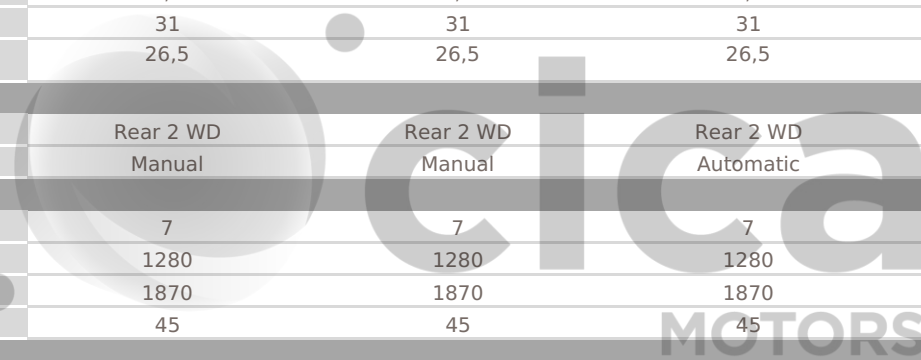

**TOYOTA***Rush*

TECHNICAL CHARACTERISTICS	1.5L City 5-Manual	1.5L Urban 5-Manual	1.5L City 4-Auto	1.5L Urban 4-Auto
ENGINE				
Number of cylinders	4	4	4	4
Engine Type	Cylinder in line	Cylinder in line	Cylinder in line	Cylinder in line
Valves/cylinder	4	4	4	4
Fuel type	Petrol	Petrol	Petrol	Petrol
Displacement (cc)	1496	1496	1496	1496
Max power HP/rpm	105/6000	105/6000	105/6000	105/6000
Max torque Nm	136/4200	136/4200	136/4200	136/4200
Fuel System	Electronic Fuel Injection	External injection	External injection	Electronic Fuel Injection
BODY				
Body style	SUV	SUV	SUV	SUV
Number of doors	5 doors	5 doors	5 doors	5 doors
DIMENSIONS				
Dimensions (Lxwxh) in mm	4435 x 1695 x 1705	4435 x 1695 x 1705	4435 x 1695 x 1705	4435 x 1695 x 1705
Wheelbase (mm)	2685	2685	2685	2685
Ground clearance (mm)	220	220	220	220
Turning radius (m)	5,2	5,2	5,2	5,2
Approach angle (degrees)	31	31	31	31
Departure angle (degrees)	26,5	26,5	26,5	26,5
TRANSMISSION				
Transmission	Rear 2 WD	Rear 2 WD	Rear 2 WD	Rear 2 WD
Gearbox	Manual	Manual	Automatic	Automatic
WEIGHT/CAPACITIES				
Number of seats	7	7	7	7
Curb weight (kg)	1280	1280	1280	1280
Gross vehicle weight (kg)	1870	1870	1870	1870
Fuel tank capacity (L)	45	45	45	45
BRAKES				
Front brake	Ventilated discs	Ventilated discs	Ventilated discs	Ventilated discs
Rear brake	Drums	Drums	Drums	Drums
Parking brake	Manual	Manual	Manual	Manual
SUSPENSIONS				
Front suspension	MacPherson strut	MacPherson strut	MacPherson strut	MacPherson strut
Rear suspension	Link suspension	Link suspension	Link suspension	Link suspension
TYRES				
Tyre dimension	215/65 R16	215/60 R17	215/65 R16	215/60 R17
EXTERIOR				
Wheels	Aluminium	Aluminium	Aluminium	Aluminium
Roof rail	✓	✓	✓	✓