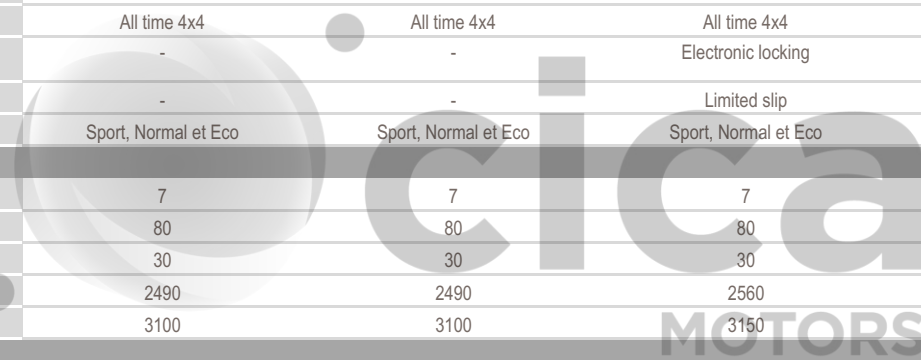

TECHNICAL CHARACTERISTICS	2.8L Turbo Diesel All Rounder 8A/T	2.8L Turbo Diesel Limited 8A/T	2.8L Turbo Diesel Adventure 8A/T	2.8L Turbo Diesel Premium 8A/T
<b>ENGINE</b>				
Number of cylinders	4	4	4	4
Engine Type	Cylinder in line	Cylinder in line	Cylinder in line	Cylinder in line
Fuel type	Diesel	Diesel	Diesel	Diesel
Displacement (cc)	2755	2755	2755	2755
Max power kW/rpm	150/3000-3400	150/3000-3400	150/3000-3400	150/3000-3400
Max power HP/rpm	204/3000-3400	204/3000-3400	204/3000-3400	204/3000-3400
Max torque Nm	500/1600-2800	500/1600-2800	500/1600-2800	500/1600-2800
<b>BODY</b>				
Body style	SUV	SUV	SUV	SUV
Number of doors	5	5	5	5
<b>DIMENSIONS</b>				
Wheelbase (mm)	2850	2850	2850	2850
Dimensions (Lxwxh) in mm	4930 x 1980 x 1935	4930 x 1980 x 1935	4930 x 1980 x 1935	4960 x 1980 x 1933
Ground clearance (mm)	210	210	210	215.3
<b>TRANSMISSION</b>				
Gearbox	Automatic	Automatic	Automatic	Automatic
Transmission	All time 4x4	All time 4x4	All time 4x4	All time 4x4
Rear differential	-	-	Electronic locking	Electronic locking
Central differential	-	-	Limited slip	Limited slip
Drive mode select	Sport, Normal et Eco	Sport, Normal et Eco	Sport, Normal et Eco	Sport, Normal et Eco
<b>WEIGHT/CAPACITIES</b>				
Number of seats	7	7	7	7
Fuel tank capacity (L)	80	80	80	80
Additional fuel tank capacity (L)	30	30	30	30
Curb weight (kg)	2490	2490	2560	2560
Gross vehicle weight (kg)	3100	3100	3150	3150
<b>BRAKES</b>				
Front brake	Ventilated discs	Ventilated discs	Ventilated discs	Ventilated discs
Rear brake	Ventilated discs	Ventilated discs	Ventilated discs	Ventilated discs
Parking brake	Electric	Electric	Electric	Electric
<b>SUSPENSIONS</b>				
Front suspension	Double wishbone	Double wishbone	Double wishbone	Double wishbone
Rear suspension	Multi-link	Multi-link	Multi-link	Multi-link
<b>TYRES</b>				
Tyre dimension	265/65 R18	265/65 R18	265/70 R18	265/60 R20
<b>EXTERIOR</b>				
Door mirrors	Body colour	Body colour	Body colour	Body colour
Roof rails	✓	✓	✓	✓