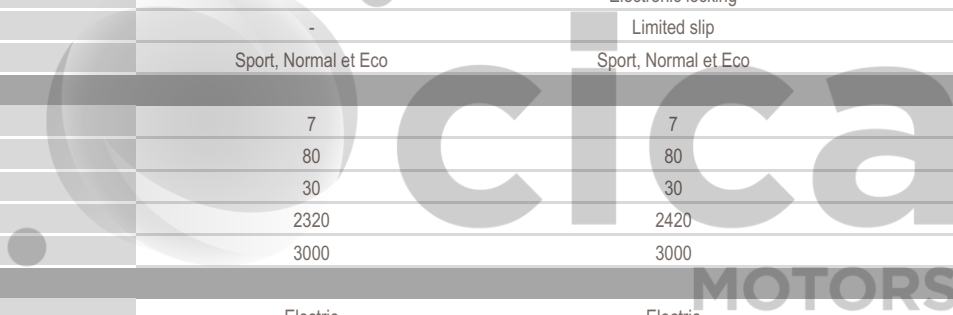

# LAND CRUISER PRADO

TECHNICAL CHARACTERISTICS	2.7L Petrol 6A/T	2.4L Turbo Petrol Adventure 8A/T	2.4L Turbo Petrol Luxury 8A/T
<b>ENGINE</b>			
Number of cylinders	4	4	4
Engine Type	Cylinder in line	Cylinder in line	Cylinder in line
Fuel type	Petrol	Petrol	Petrol
Displacement (cc)	2694	2393	2393
Max power kW/rpm	122/5200	199/6000	199/6000
Max power HP/rpm	166/5200	271/6000	271/6000
Max torque Nm	246/3900	430/1700-3600	430/1700-3600
<b>BODY</b>			
Body style	SUV	SUV	SUV
Number of doors	5	5	5
<b>DIMENSIONS</b>			
Ground clearance (mm)	205.3	210	210
Wheelbase (mm)	2850	2850	2850
Dimensions (Lxwxh) in mm	4930 x 1940 x 1984	4930 x 1980 x 1935	4930 x 1980 x 1935
<b>TRANSMISSION</b>			
Gearbox	Automatic	Automatic	Automatic
Transmission	All time 4x4	All time 4x4	All time 4x4
Rear differential	-	Electronic locking	Electronic locking
Central differential	-	Limited slip	Limited slip
Drive mode select	Sport, Normal et Eco	Sport, Normal et Eco	Sport, Normal et Eco
<b>WEIGHT/CAPACITIES</b>			
Number of seats	7	7	7
Fuel tank capacity (L)	80	80	80
Additional fuel tank capacity (L)	30	30	30
Curb weight (kg)	2320	2420	2420
Gross vehicle weight (kg)	3000	3000	3000
<b>BRAKES</b>			
Parking brake	Electric	Electric	Electric
Front brake	Ventilated discs	Ventilated discs	Ventilated discs
Rear brake	Ventilated discs	Ventilated discs	Ventilated discs
<b>SUSPENSIONS</b>			
Front suspension	Double wishbone	Double wishbone	Double wishbone
Rear suspension	Multi-link	Multi-link	Multi-link
<b>TYRES</b>			
Tyre dimension	245/70 R18	265/70 R18	265/60 R20
<b>EXTERIOR</b>			
Roof rails	✓	✓	✓
Wheels	Alloy	Alloy	Alloy
Adjustable side mirrors	Electric	Electric	Electric