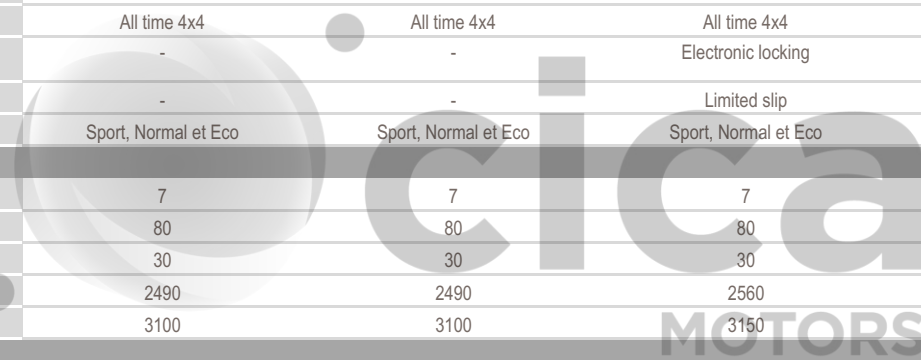

TECHNICAL CHARACTERISTICS	2.8L Turbo Diesel All Rounder 8A/T	2.8L Turbo Diesel Limited 8A/T	2.8L Turbo Diesel Adventure 8A/T	2.8L Turbo Diesel Luxury 8A/T
<b>ENGINE</b>				
Number of cylinders	4	4	4	4
Engine Type	Cylinder in line	Cylinder in line	Cylinder in line	Cylinder in line
Fuel type	Diesel	Diesel	Diesel	Diesel
Displacement (cc)	2755	2755	2755	2755
Max power kW/rpm	150/3000-3400	150/3000-3400	150/3000-3400	150/3000-3400
Max power HP/rpm	204/3000-3400	204/3000-3400	204/3000-3400	204/3000-3400
Max torque Nm	500/1600-2800	500/1600-2800	500/1600-2800	500/1600-2800
<b>BODY</b>				
Body style	SUV	SUV	SUV	SUV
Number of doors	5	5	5	5
<b>DIMENSIONS</b>				
Ground clearance (mm)	210	210	210	210
Wheelbase (mm)	2850	2850	2850	2850
Dimensions (Lxwxh) in mm	4930 x 1980 x 1935	4930 x 1980 x 1935	4930 x 1980 x 1935	4930 x 1980 x 1935
<b>TRANSMISSION</b>				
Gearbox	Automatic	Automatic	Automatic	Automatic
Transmission	All time 4x4	All time 4x4	All time 4x4	All time 4x4
Rear differential	-	-	Electronic locking	Electronic locking
Central differential	-	-	Limited slip	Limited slip
Drive mode select	Sport, Normal et Eco	Sport, Normal et Eco	Sport, Normal et Eco	Sport, Normal et Eco
<b>WEIGHT/CAPACITIES</b>				
Number of seats	7	7	7	7
Fuel tank capacity (L)	80	80	80	80
Additional fuel tank capacity (L)	30	30	30	30
Curb weight (kg)	2490	2490	2560	2560
Gross vehicle weight (kg)	3100	3100	3150	3150
<b>BRAKES</b>				
Parking brake	Electric	Electric	Electric	Electric
Front brake	Ventilated discs	Ventilated discs	Ventilated discs	Ventilated discs
Rear brake	Ventilated discs	Ventilated discs	Ventilated discs	Ventilated discs
<b>SUSPENSIONS</b>				
Front suspension	Double wishbone	Double wishbone	Double wishbone	Double wishbone
Rear suspension	Multi-link	Multi-link	Multi-link	Multi-link
<b>TYRES</b>				
Tyre dimension	265/65 R18	265/65 R18	265/70 R18	265/60 R20
<b>EXTERIOR</b>				
Roof rails	✓	✓	✓	✓
Wheels	Alloy	Alloy	Alloy	Alloy