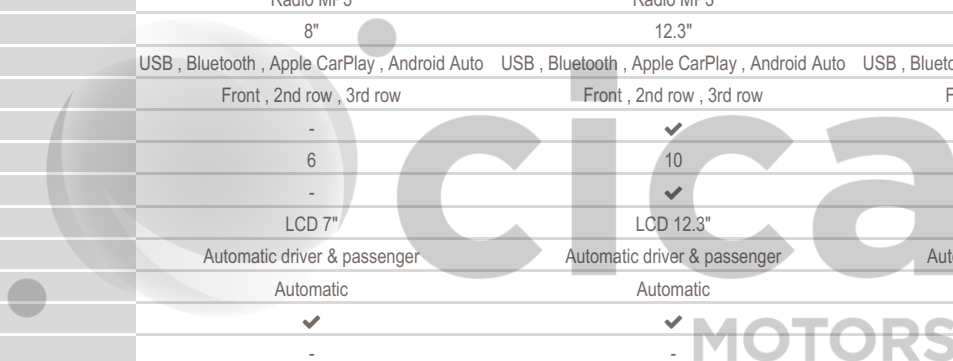

Folding side mirrors	Electric	Electric	Electric
Side mirrors memory system	-	✓	✓
Front grill	Silver	Gray	Gray
Bumper - Front&Rear	Colored	Colored	Colored
Lower engine cover	✓	✓	✓
Towing hook	Rear	Rear	-
Footboard	Side step	Side step	Side step
Mudguars	Front , Rear	Front , Rear	Front , Rear
Spoiler	Rear	Rear	Rear
INTERIOR & COMFORT	2.7L Petrol Limited 6A/T	2.4L Turbo Petrol Adventure 8A/T	2.4L Turbo Petrol Luxury 8A/T
Radio	Radio MP3	Radio MP3	Radio MP3
Touchscreen	8"	12.3"	12.3"
Connectivity	USB , Bluetooth , Apple CarPlay , Android Auto	USB , Bluetooth , Apple CarPlay , Android Auto	USB , Bluetooth , Apple CarPlay , Android Auto
USB charging ports	Front , 2nd row , 3rd row	Front , 2nd row , 3rd row	Front , 2nd row , 3rd row
Wireless Charging	-	✓	✓
Loud speakers	6	10	14
Head-up display	-	✓	✓
Information display	LCD 7"	LCD 12.3"	LCD 12.3"
Air conditioning	Automatic driver & passenger	Automatic driver & passenger	Automatic driver & passenger
Rear air conditioning	Automatic	Automatic	Automatic
Locking glove box	✓	✓	✓
Coolbox	-	-	✓
Power windows	Front , Rear	Front , Rear	Front , Rear
Privacy windows	-	Rear	Rear
Central door locking	Yes	Yes	Yes
Smart keys	✓	✓	✓
Push & start system	✓	✓	✓
Keyless entry system	✓	✓	✓
Steering wheel	Leather	Leather	Leather
Adjustable steering wheel	Height and reach adjustable	Electric height and reach adjustable	Electric height and reach adjustable
Upholstery	Synthetic leather	Leather	Leather
Power seats	-	Driver	Driver & Passenger
Ventilated seats	Front	Front	Front , 2nd row
Heated seats	Front	Front	Front , 2nd row
Lumbar support	-	✓	✓
Camera	Rear	Panoramic view monitor (360°)	Panoramic view monitor (360°)
Parking sensor	-	Front / Rear	Front / Rear
Day/night automatic rearview mirror	✓	-	-
Digital rearview mirror	-	✓	✓
Power back door	✓	✓	-
Power back door with kick sensor	-	-	✓
Back luggage space guard	-	✓	-
Power Slide / Tilt Moonroof	-	✓	✓
Electric power steering	✓	✓	✓
Active noise control	-	✓	✓
PASSIVE SAFETY	2.7L Petrol Limited 6A/T	2.4L Turbo Petrol Adventure 8A/T	2.4L Turbo Petrol Luxury 8A/T
Airbags	Driver , Passenger	Driver , Passenger	Driver , Passenger , Side , Knees (driver) , Curtains
Anti-theft alarm	-	-	✓
Seatbelts - Front	2 x 3 points	2 x 3 points	2 x 3 points
Seatbelts - 2nd row	3 x 3 points	3 x 3 points	3 x 3 points
Seatbelts - 3rd row	2 points	2 points	2 points
Seatbelt pretensioner	Front	Front	Front
ISOFIX fixings	Rear	Rear	Rear
Headrests	Front , 2nd row , 3rd row	Front , 2nd row , 3rd row	Front , 2nd row , 3rd row
Fire extinguisher	✓	✓	✓
Spare wheel	Alloy	Alloy	Alloy