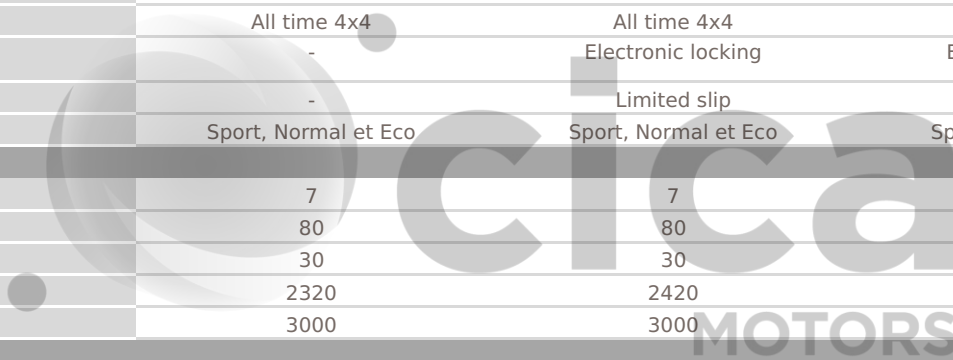

# LAND CRUISER PRADO

TECHNICAL CHARACTERISTICS	2.7L Petrol Limited 6A/T	2.4L Turbo Petrol Adventure 8A/T	2.4L Turbo Petrol Luxury 8A/T
<b>ENGINE</b>			
Number of cylinders	4	4	4
Engine Type	Cylinder in line	Cylinder in line	Cylinder in line
Fuel type	Petrol	Petrol	Petrol
Displacement (cc)	2694	2393	2393
Max power kW/rpm	122/5200	199/6000	199/6000
Max power HP/rpm	166/5200	271/6000	271/6000
Max torque Nm	246/3900	430/1700-3600	430/1700-3600
<b>BODY</b>			
Body style	SUV	SUV	SUV
Number of doors	5	5	5
<b>DIMENSIONS</b>			
Ground clearance (mm)	205.3	215.3	215.3
Wheelbase (mm)	2850	2850	2850
Dimensions (Lxwxh) in mm	4930 x 1940 x 1984	4930 x 1980 x 1935	4930 x 1980 1935
<b>TRANSMISSION</b>			
Gearbox	Automatic	Automatic	Automatic
Transmission	All time 4x4	All time 4x4	All time 4x4
Rear differential	-	Electronic locking	Electronic locking
Central differential	-	Limited slip	Limited slip
Drive mode select	Sport, Normal et Eco	Sport, Normal et Eco	Sport, Normal et Eco
<b>WEIGHT/CAPACITIES</b>			
Number of seats	7	7	7
Fuel tank capacity (L)	80	80	80
Additional fuel tank capacity (L)	30	30	30
Curb weight (kg)	2320	2420	2420
Gross vehicle weight (kg)	3000	3000	3000
<b>BRAKES</b>			
Parking brake	Electric	Electric	Electric
Front brake	Ventilated discs	Ventilated discs	Ventilated discs
Rear brake	Ventilated discs	Ventilated discs	Ventilated discs
<b>SUSPENSIONS</b>			
Front suspension	Double wishbone	Double wishbone	Double wishbone
Rear suspension	Multi-link	Multi-link	Multi-link
<b>TYRES</b>			
Tyre dimension	245/70 R18	265/70 R18	265/60 R20
<b>EXTERIOR</b>			
Roof rails	✓	✓	✓
Wheels	Alloy	Alloy	Alloy